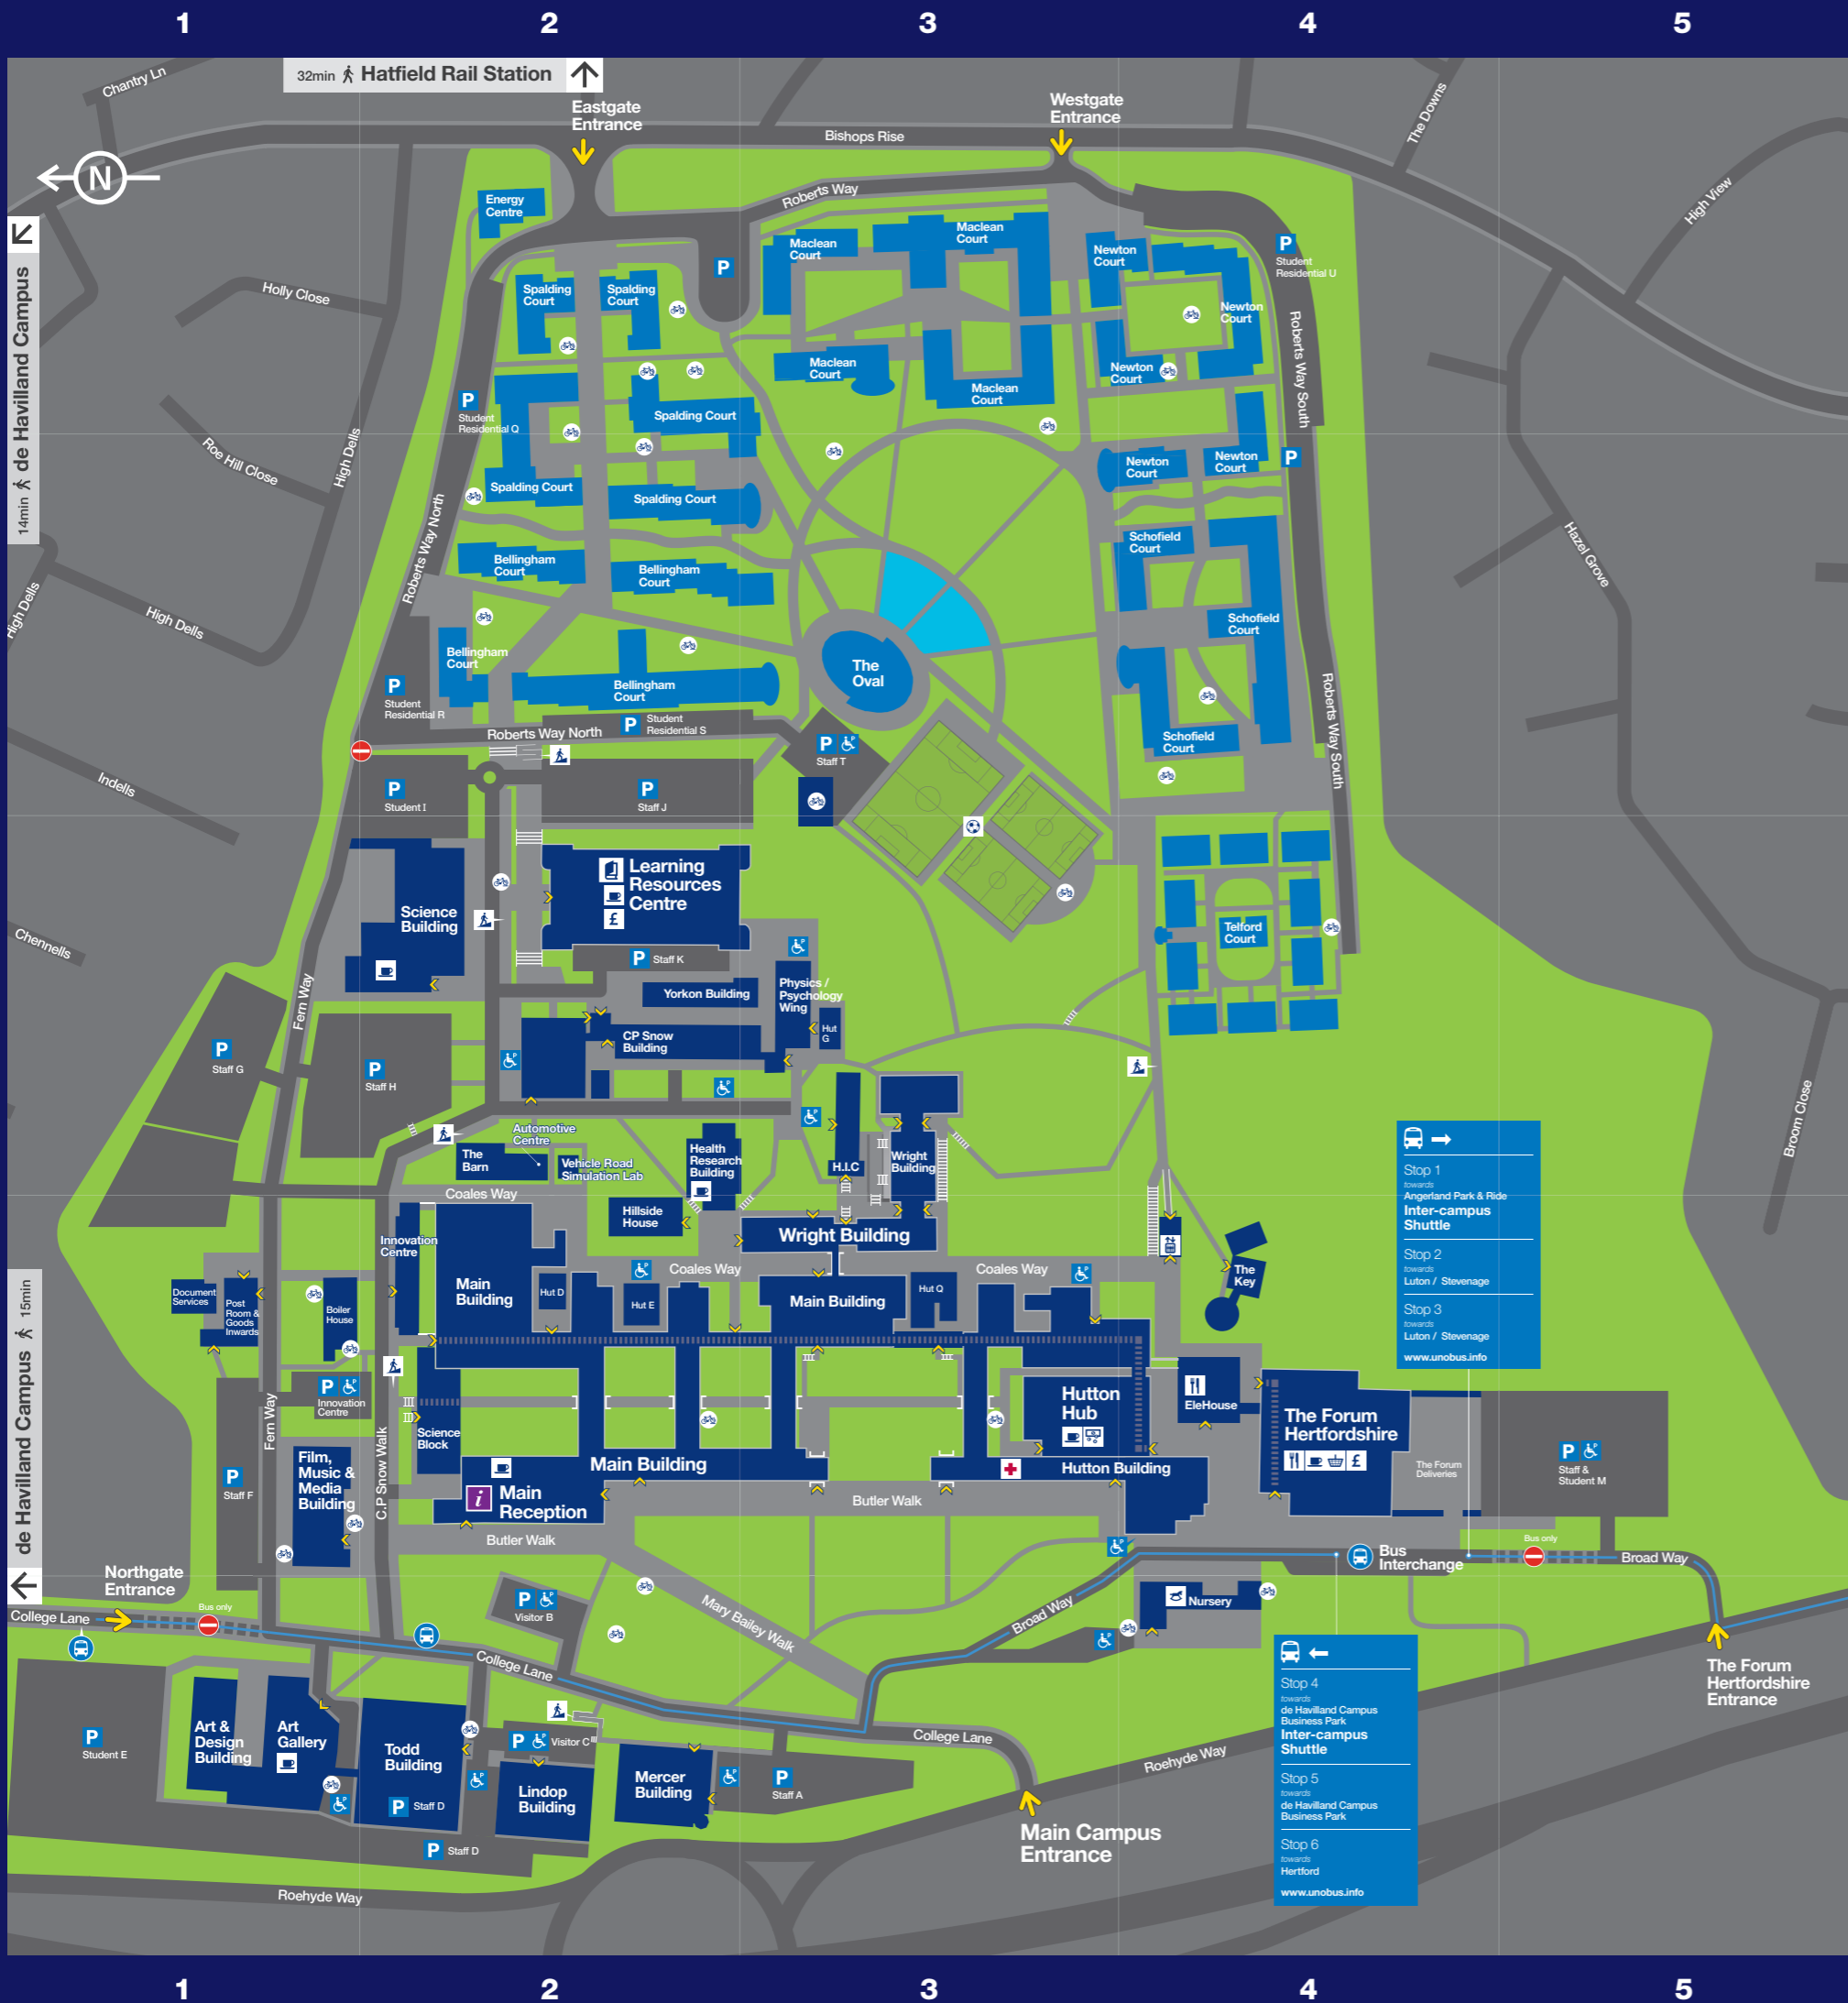

College Lane campus

University Buildings

University Building Names	Grid
Art & Design Building	E1
Automotive Centre	C2
CP Snow Building	C2
Document Services	D1
Elehouse	D4
Film, Music & Media Building	D1
Health Research Building	C2
Hertfordshire International College	C3
Hillside House	D2
Hut D	D2
Hut E	D2
Hut G	C3
Hut Q	D3
Hutton Building	D3 D4
Hutton Hub	D3
Innovation Centre	D2
Learning Resources Centre	C2
Lindop Building	E2
Main Building	D2 D3
Mercer Building	E2
Nursery	E4
Post Room & Goods Inwards	D1
Science Block	D2
Science Building	C2
The Barn	C2
The Forum Hertfordshire	D4
The Key	D4
Todd Building	E2
Vehicle Road Simulation Lab	C2
Wright Building	C3 D3
Yorkon Building	C2

Student Accommodation

Accommodation	Grid
Bellingham Court	B2
Maclean Court	A3
Newton Court	A4
Schofield Court	B4
Spalding Court	A2
Telford Court	C4
The Oval	B3

Schools

College Lane Campus	Grid
School of Computer Science	
Main Building	D2
D & LB150 Corridor / C250 Transept	
School of Creative Arts	
Art & Design	E1
Film Music & Media	D1
Todd / Lindop / Mercer	E2
School of Engineering and Technology	
Main Building / D & B400 Corridor	D2
School of Health and Social Work	
Wright Building	C3 D3
Health Research Building	C2
School of Life and Medical Sciences	
Wright Building	C3 D3
CP Snow Building	C2
Hillside House	D2
Yorkon Building	C2
School of Physics, Astronomy and Mathematics	
Main Building / C100 transept & E rooms	D2
de Havilland Campus	Location
Hertfordshire Business School	de Havilland
School of Education	de Havilland
School of Humanities	de Havilland
School of Law	de Havilland
School of Health and Social Work	de Havilland

Facilities & Services

Facilities & Services	Grid
Accessible Parking	
Bank	D3
Bicycle Rack	
Bus Stop	D4 E2
Cafe	C2 D2 D3 D4 E1
Car Park	
Cash Point	C2 D4
Gradient	
Internal Route	
Library	C2
Lift	D4
Medical Centre & Pharmacy	D3
Nursery	E4
Reception	D2
Restaurant	D4
Shop	D4
Stairs	